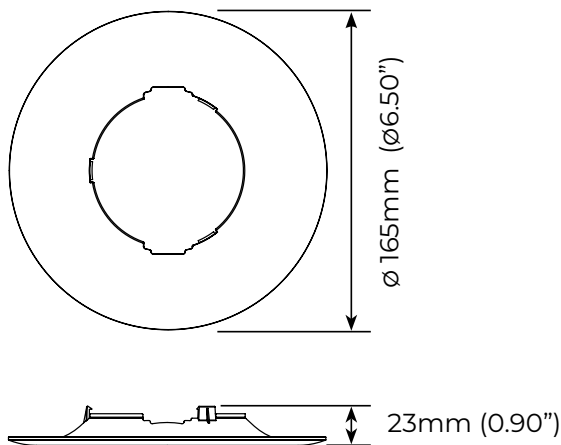

Mechanical

VA6 Lamp

5" Uplight 15%

Ordering Information

Description	Part Code	Part Number	Quick Ship
5" Uplight 15% Accessory	00673	ACC-005-015-000-FL	Yes

1. Unless otherwise specified, all values are typical at 25°C, 240VAC
2. [See limited warranty for details](#)
3. Specifications subject to change without notice

4. Not intended for use in environments containing airborne corrosive agents such as chemicals, solvents, or cutting fluids