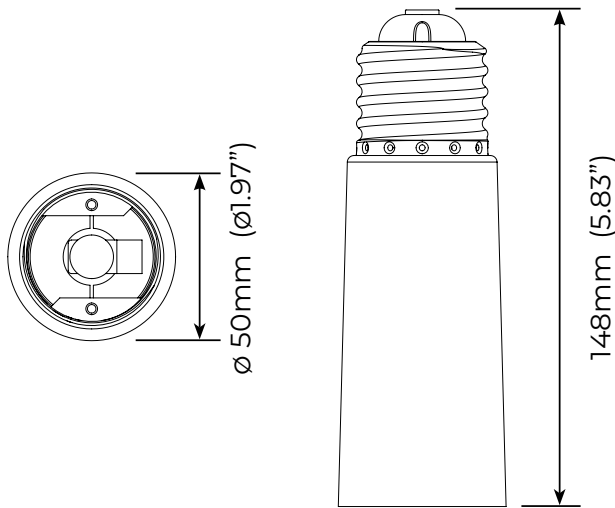

Date Project Part #

SAD-E39-E39-150 + V2x Lamp
(Lamp not included)

Features

- Socket adapter allows user to convert E39 base into a longer E39 150mm base

Compatible Products

- VA6 Lamp
- V2x Lamp

Mechanical

Ordering Information

Description	Part Code	Part Number	Quick Ship
Socket Adapter E39->E39 Long 150mm	03941	SAD-E39-E39-150	Yes

1. Unless otherwise specified, all values are typical at 25°C, 240VAC
 2. [See limited warranty for details](#)
 3. Specifications subject to change without notice