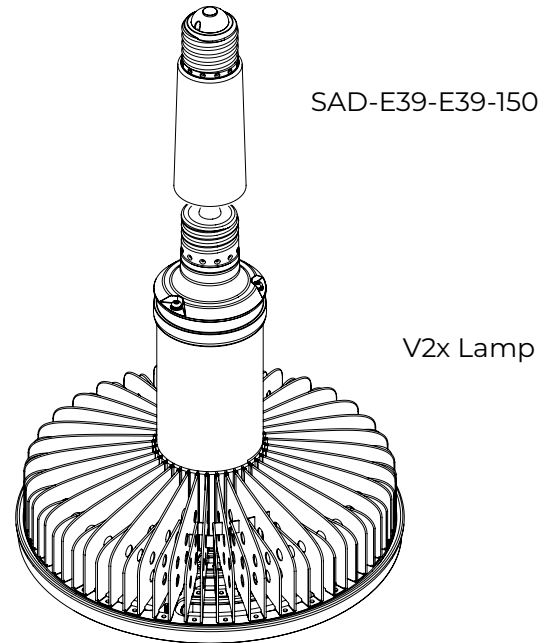

Date Project Part #

SAD-E39-E39-150 + V2x Lamp
(Lamp not included)

Features

- Socket adapter allows user to convert E39 base into a longer E39 150mm base

Compatible Products

- VA6 Lamp
- V2x Lamp

Mechanical

Ordering Information

Description	Part Code	Part Number	Quick Ship
Socket Adapter E39->E39 Long 150mm	03941	SAD-E39-E39-150	Yes

1. Unless otherwise specified, all values are typical at 25°C, 240VAC
 2. [See limited warranty for details](#)
 3. Specifications subject to change without notice