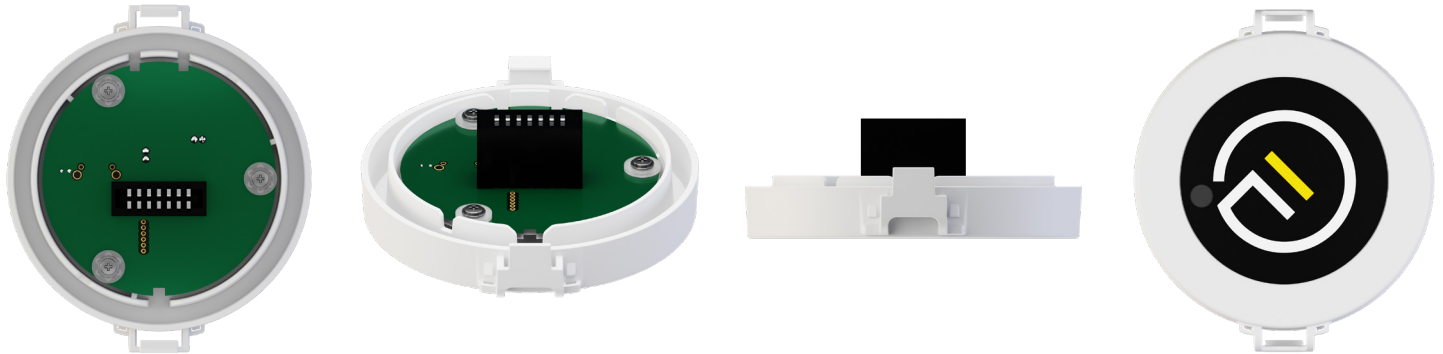

Date Project Part #

Features

- Compatible with Avi-on wireless control system
- Enables wireless dimming level controls over secure Bluetooth mesh network
- Self-managed through a simple smartphone application
- Optional Bridge for remote access and cloud connectivity
- Optional wireless sensors and wall switches
- Easy to install - Simply snap into front connector
- See website for Installation Guide

Compatible Products

V2L/V2M Lamp and Fixture

Mechanical

Ordering Information

Description	Control Type	Part Code	Part Number	Quick Ship
Front Control Cap White Avi-On	Avi-On Bluetooth	03063	CAP-A75-BLE-WH-FL-FL	Yes