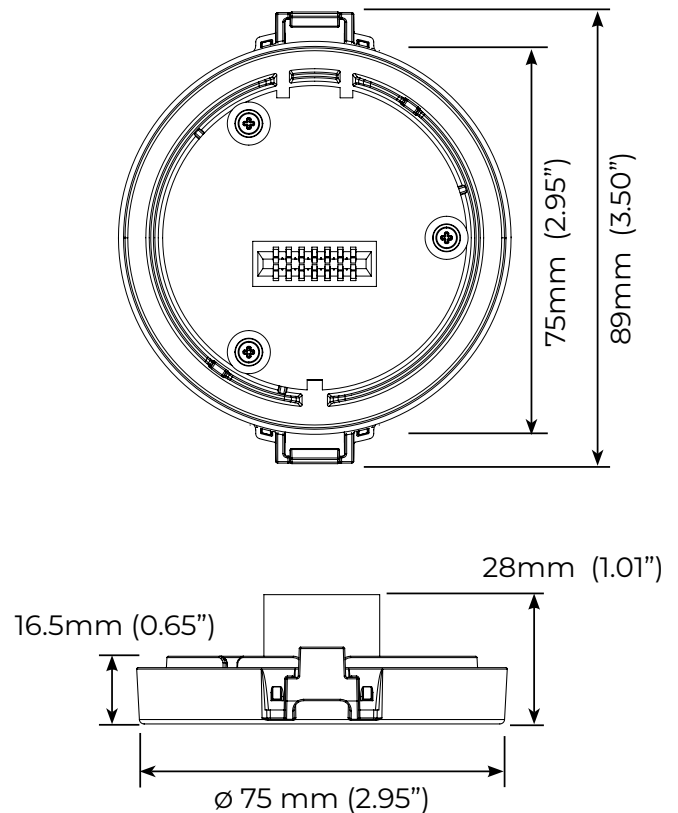

Compatible Products

V2L/V2M Lamp and Fixture

Mechanical

Ordering Information

Description	Control Type	Part Code	Part Number	Quick Ship
Front Control Cap White Avi-On	Avi-On Bluetooth	03063	CAP-A75-BLE-WH-FL-FL	Yes