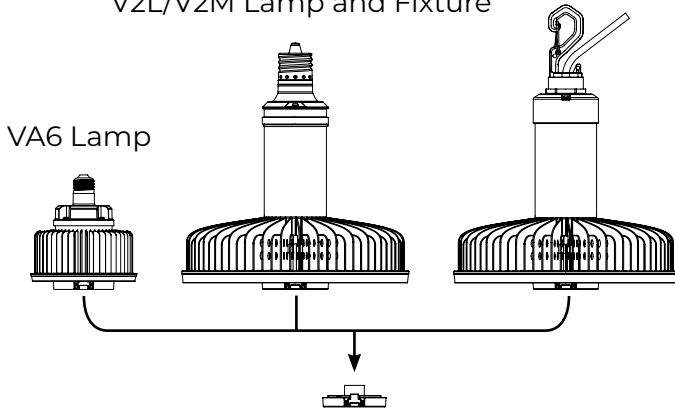

Date Project Part #

Features

- Compatible with Avi-on wireless control system
- Enables wireless dimming level controls over secure Bluetooth mesh network
- Self-managed through a simple smartphone application
- Optional Bridge for remote access and cloud connectivity
- Optional wireless sensors and wall switches
- Easy to install - Simply snap into front connector
- See website for Installation Guide

Compatible Products

V2L/V2M Lamp and Fixture

Mechanical

Ordering Information

Description	Control Type	Part Code	Part Number	Quick Ship
Front Control Cap White Avi-On	Avi-On Bluetooth	03063	CAP-A75-BLE-WH-FL-FL	Yes