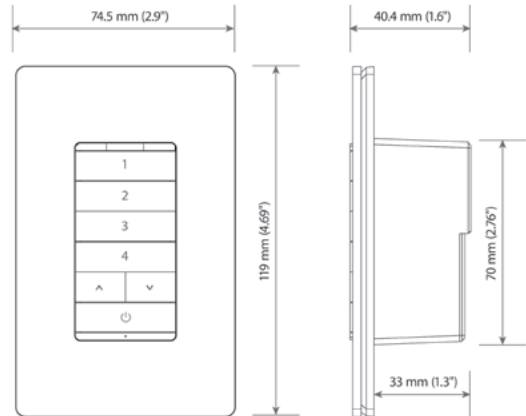

Project	Type
Product Code	Date

Bluetooth Controller North America

In Partnership with

Simple Bluetooth® Controls

Filamento in partnership with Avi-On is providing Bluetooth controls for VALTO products. The controllers are compatible with all versions of VALTO Bluetooth enabled products.

Scene Controller (AC or Battery)

Available in line voltage and 10 year battery powered options, Avi-on Scene/Zone controllers are the ideal wall station interface for any retrofit or new construction project. The buttons are programmable via the Avi-on Mobile App to control either individual lights or groups of lights and can be configured for scene control.

Benefits

- Scene controllers are not hard wired to lighting load devices. Instead, any controller can be configured to control any system lighting load with direct wiring.
- Large buttons allow easy operation and better adherence to ADA considerations.
- Battery options provide easy addition of manual control or overrides.