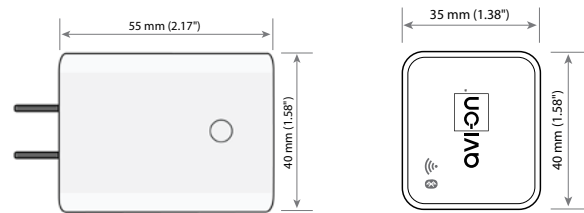

Remote Access Bridge (AC)

This provides secure, remote, 24/7 access enabling management of multiple deployments and monitoring of system status for security when sites are unattended.

Benefits:

- Operation of Avi-on Pro Bluetooth Lighting Controls from anywhere
- Web browser control via myaccount.avi-on.com
- 120/240VAC, 50/60Hz operation
- Secure connection to Wi-Fi router with no special ports or dedicated IT equipment
- Direct plug-in, no cords or bulky transformer
- Internal antenna for easy deployment
- LED indicators for Bluetooth and Wi-Fi connectivity