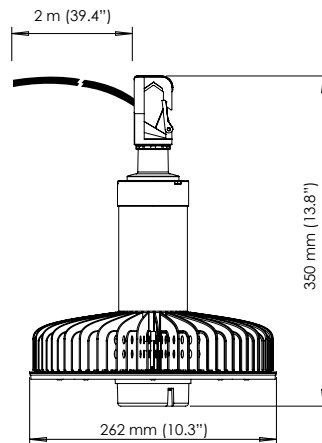

Project	Type
Product Code	Date

VALTO Luminaire

North America

Summary

- DLC listed for line voltage 120-277 VAC
- 5 Years or 50,000 hours warranty³

150W Version – High Lumen Output

- Ambient air operation to 50°C/122°F at full power

105W Version – High Temperature Operation

- 20,000 Lumens, 130 L/W
- 15,000 Lumens, 143 L/W
- Ambient air operation at full output power 65°C/149°F

Control Options

- 0-10V (dim to off at 0V)
- RF occupancy and daylight sensor option
- Bluetooth option

Mechanical

- Vertical orientation only
- Beautiful anodized solid aluminum body
- 1.85 kg/4.1 lb
- Fanless for high reliability and efficiency

Photometry

- No external reflector needed, thus no reflector loss factor
- 50° glare cutoff with $UGR_{ave} < 15$
- Optical distribution with high uniformity $E_{Min/Avg} > 0.75$
  SC=0.5 to 1.5
- Compatible with uplight accessory

Electrical

- No flicker
- 6kV surge protection
- No inrush current
- 90-305 VAC 50/60 Hz input voltage max
- PF>0.9/THD<20%

VAC	100	110	120	220	240	277
AMPs	1.5	1.36	1.25	0.68	0.63	0.54

Certifications

- UL damp listed for 120-277VAC
- Suitable for dry and damp locations
- This device is not intended for use with emergency exits

RoHS

[Web Link](#)

Ordering Information

Controls	Type	Max. Envir. Temp.	Product Code	Part #	Watts	Lumens	CCT	DLC ID	DLC Type
0-10V	High Lumen Output	50°C	00636	VAL-FIX-150-8-40-VL-AN-B90-010-000	150	20,000	4,000K	PAOIEH9Q	Premium
			00644	VAL-FIX-150-8-50-VL-AN-B90-010-000	150	20,000	5,000K	PKOHE0WZ	Premium
	High Temperature Environment	65°C	00632	VAL-FIX-105-8-40-VL-AN-B90-010-000	105	15,000	4,000K	PGNU079U	Premium
			00640	VAL-FIX-105-8-50-VL-AN-B90-010-000	105	15,000	5,000K	PIGT4965	Premium
Occupancy and Daylight Sensor	High Lumen Output	50°C	03220	VAL-FIX-150-8-40-VL-AN-B90-OC1-000	150	20,000	4,000K	PQO2EDIJ	Premium
			03228	VAL-FIX-150-8-50-VL-AN-B90-OC1-000	150	20,000	5,000K	PRCFKZCO	Premium
	High Temperature Environment	65°C	03216	VAL-FIX-105-8-40-VL-AN-B90-OC1-000	105	15,000	4,000K	PNJST190	Premium
			03224	VAL-FIX-105-8-50-VL-AN-B90-OC1-000	105	15,000	5,000K	PTXF420H	Premium
Bluetooth® Wireless *USA Only	High Lumen Output	50°C	03420	VAL-FIX-150-8-40-VL-AN-B90-BLE-000	150	20,000	4,000K	P8M76CAR	Premium
			03428	VAL-FIX-150-8-50-VL-AN-B90-BLE-000	150	20,000	5,000K	P7W2J55Z	Premium
	High Temperature Environment	65°C	03416	VAL-FIX-105-8-40-VL-AN-B90-BLE-000	105	15,000	4,000K	PPQA794Z	Premium
			03424	VAL-FIX-105-8-50-VL-AN-B90-BLE-000	105	15,000	5,000K	PHEFW3Z6	Premium

1. Unless otherwise specified, all values are typical at 25°C with no optical accessory.

2. See limited warranty for details.

3. Specifications subject to change without notice.

4. Not intended for use in wet environments or environments containing airborne corrosive agents such as chemicals, solvents or cutting fluids.