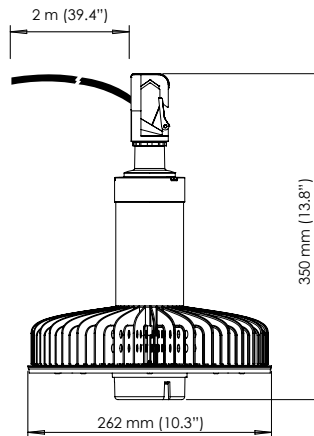

### Mechanical

- Vertical orientation only
- Beautiful anodized solid aluminum body
- 1.85 kg/4.1 lb
- Fanless for high reliability and efficiency