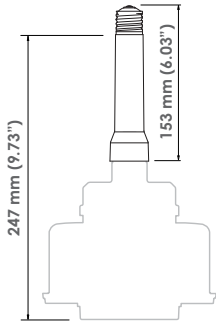

Project	Type
Product Code	Date

VALTO Accessories

Socket Extenders/Adapters

E26 to E26 Long
or
E27 to E27 Long

E39 to E26 Long
or
E40 to E27 Long

E39 to E26 Short
or
E40 to E27 Short

[Web Link](#)

CATEGORY	Description	Product Code	Part #
E26 / E39X	Socket Adapter E39->E26 Short	03938	SAD-E39-E26-SHT
	Socket Adapter E26->E26 Long	03939	SAD-E26-E26-150
	Socket Adapter E39X-E26 Long	03940	SAD-E39-E26-150
E27 / E40	Socket Adapter E40->E27 Short	03942	SAD-E40-E27-SHT
	Socket Adapter E27->E27 Long	03943	SAD-E27-E27-150
	Socket Adapter E40-E27 Long	03944	SAD-E40-E27-150

IR Remote Control

IR remote control is designed to work with Occupancy Daylight sensor. Requires two AA battery.

Description	Product Code	Part #
Remote Control for Occupancy Sensor	03002	IRR-XX-001-000

[Web Link](#)