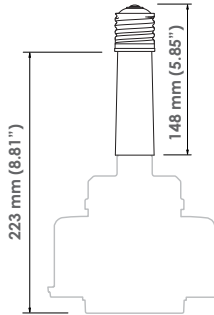

Project	Type
Product Code	Date

VALTO Accessories

Socket Extenders/Adapters

E26 to E26 Long
or
E27 to E27 Long

E39 to E26 Long
or
E40 to E27 Long

E39 to E26 Short
or
E40 to E27 Short

[Web Link](#)

CATEGORY	Description	Product Code	Part #
E26 / E39X	Socket Adapter E39->E26 Short	03938	SAD-E39-E26-SHT
	Socket Adapter E26->E26 Long	03939	SAD-E26-E26-150
	Socket Adapter E39X-E26 Long	03940	SAD-E39-E26-150
E27 / E40	Socket Adapter E40->E27 Short	03942	SAD-E40-E27-SHT
	Socket Adapter E27->E27 Long	03943	SAD-E27-E27-150
	Socket Adapter E40-E27 Long	03944	SAD-E40-E27-150

IR Remote Control

IR remote control is designed to work with Occupancy Daylight sensor. Requires two AA battery.

Description	Product Code	Part #
Remote Control for Occupancy Sensor	03002	IRR-XX-001-000

[Web Link](#)